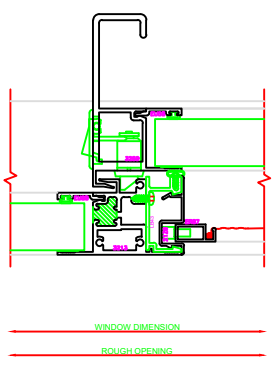

601 MEETING RAIL
SERIES: 3500